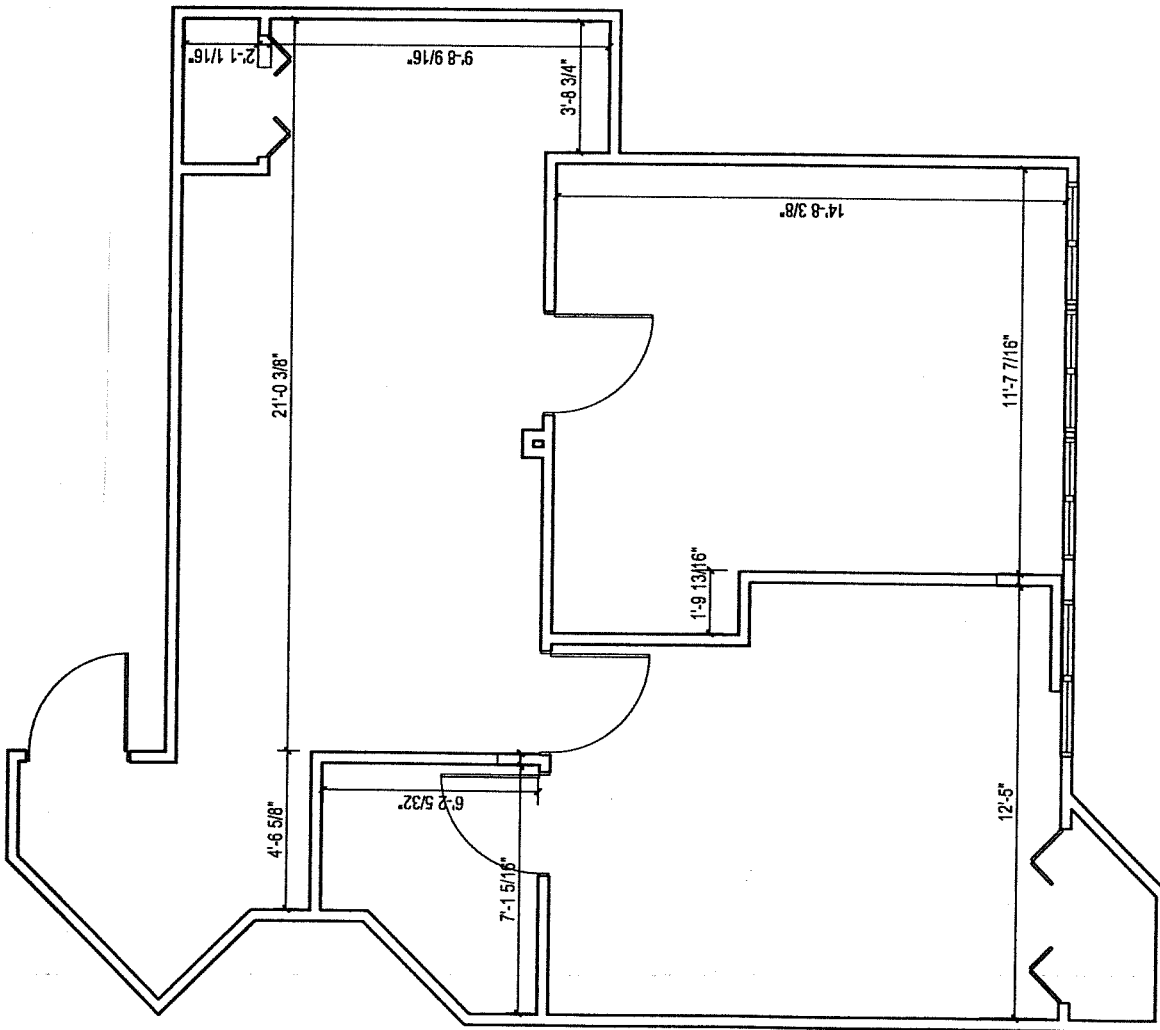

Office Space for Lease

**Pyramid Square
6402 Odana Road
Madison, Wisconsin 53719**

740 Sq. Ft. Suite

Lease Rate: \$13.00 to \$14.00 SF

Rent includes operating expenses and utilities – janitorial not included.

Office Space for Lease

**Pyramid Square
6402 Odana Road
Madison, Wisconsin 53719**

681 Sq. Ft.

Rent includes operating expenses and utilities – janitorial not included.