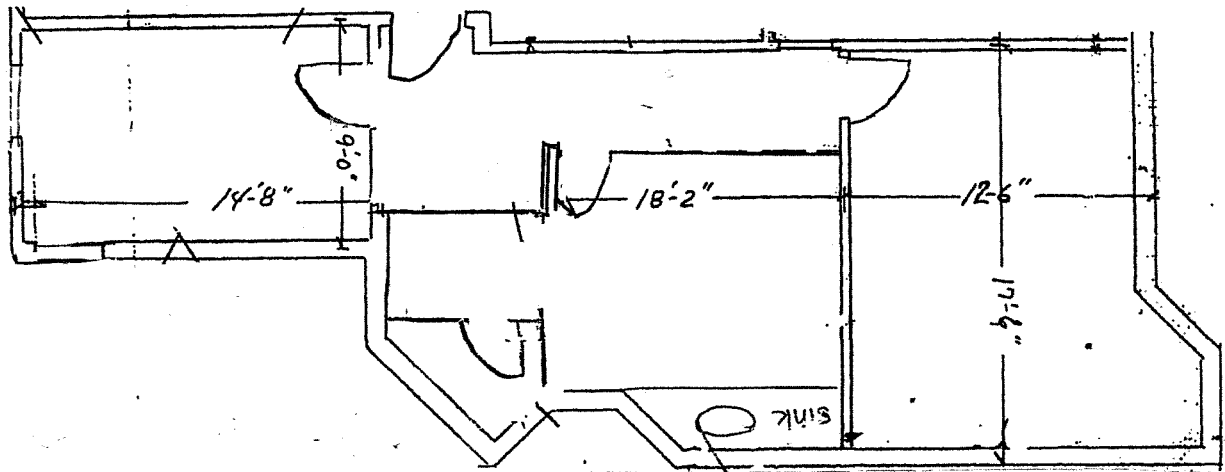

Office Space for Lease

**Pyramid Square
6402 Odana Road
Madison, Wisconsin 53719**

740 Sq. Ft. Suite

Lease Rate: \$13.00 to \$14.00 SF

Rent includes operating expenses and utilities – janitorial not included.

Office Space for Lease

**Pyramid Square
6402 Odana Road
Madison, Wisconsin 53719**

681 Sq. Ft.

Rent includes operating expenses and utilities – janitorial not included.