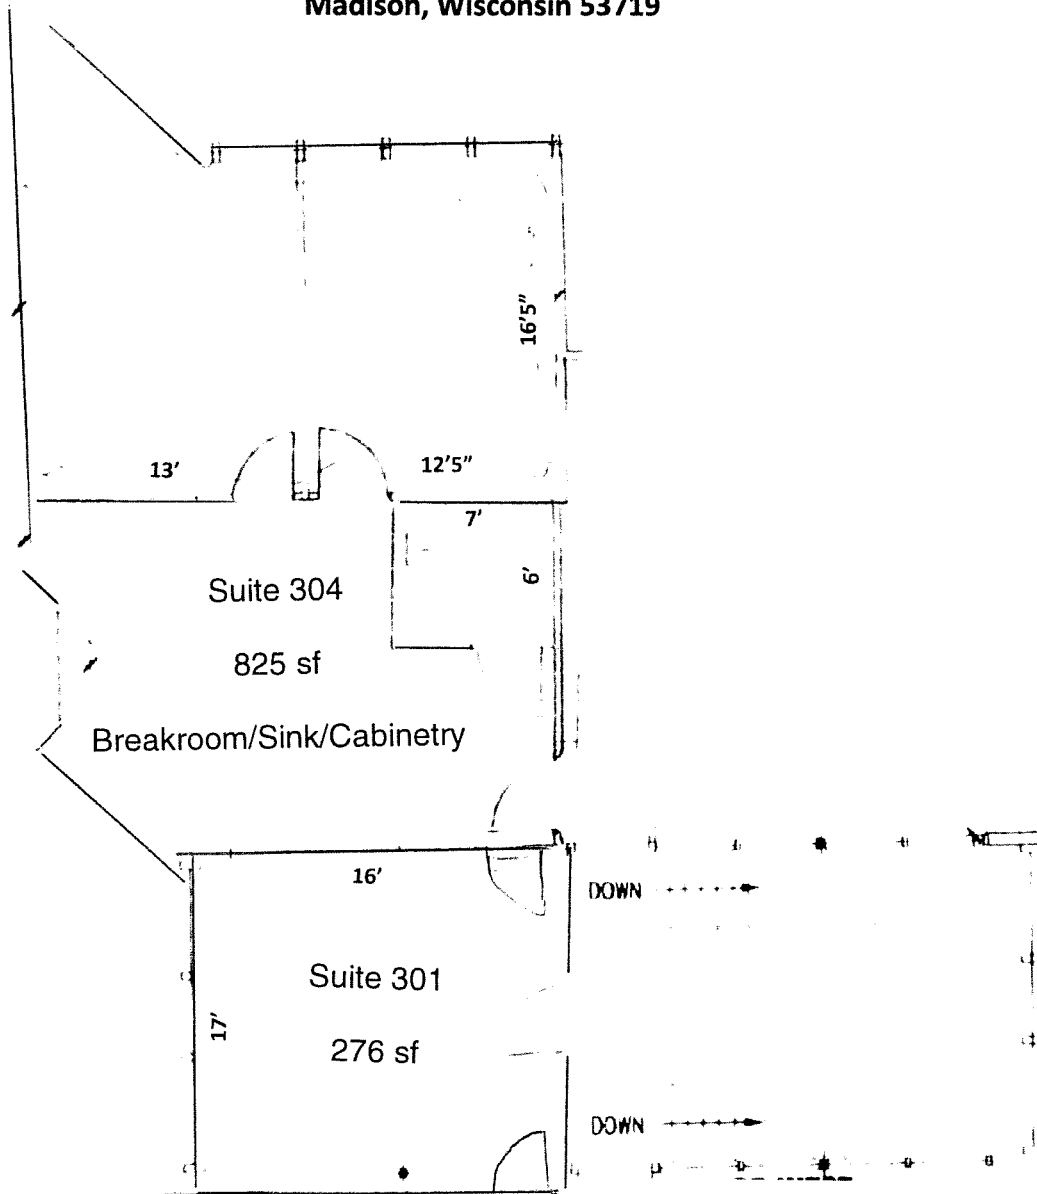

Office Space for Lease

**Pyramid Square
6402 Odana Road
Madison, Wisconsin 53719**

681 Sq. Ft.

Rent includes operating expenses and utilities – janitorial not included.

Office Space for Lease

**Pyramid Square
6402 Odana Road
Madison, Wisconsin 53719**

Measurements are approximate.

Rent includes operating expenses and utilities – janitorial not included.

Office Space for Lease

**Pyramid Square
6402 Odana Road
Madison, Wisconsin 53719**

Measurements are approximate.

Rent includes operating expenses and utilities – janitorial not included.

Office Space for Lease

**Pyramid Square
6402 Odana Road
Madison, Wisconsin 53719**

Measurements are approximate.

Rent includes operating expenses and utilities – janitorial not included.