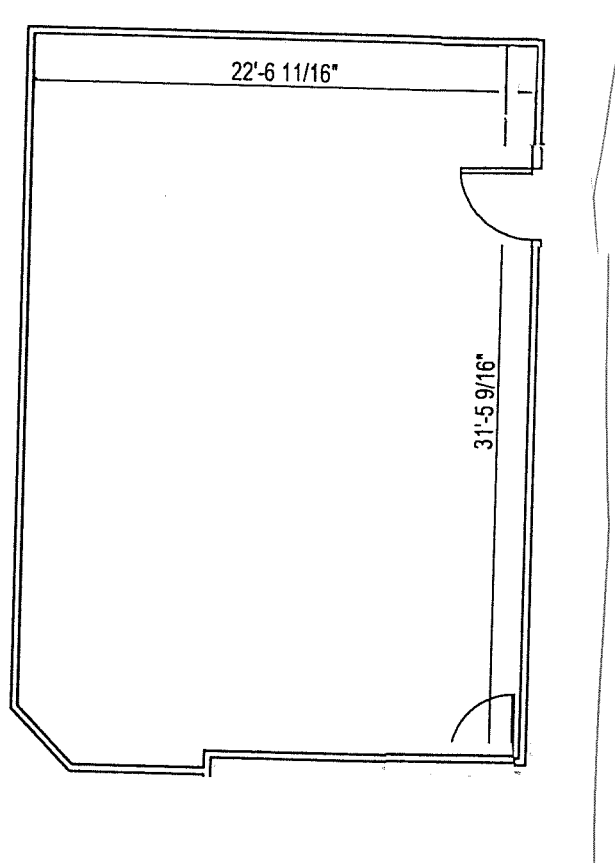

**Office Space for Lease**

**Prairie Trail Office Suites II  
8517 Excelsior Drive  
Suite 109  
Madison, Wisconsin 53717**

**497.75 Sq. Ft.**

**Rent includes operating expenses and utilities – janitorial not included.**

**Office Space for Lease**

**Prairie Trail Office Suites II  
8517 Excelsior Drive  
Suite 204  
Madison, Wisconsin 53717**

**837.35 Sq. Ft.**

**Rent includes operating expenses and utilities – janitorial not included.**