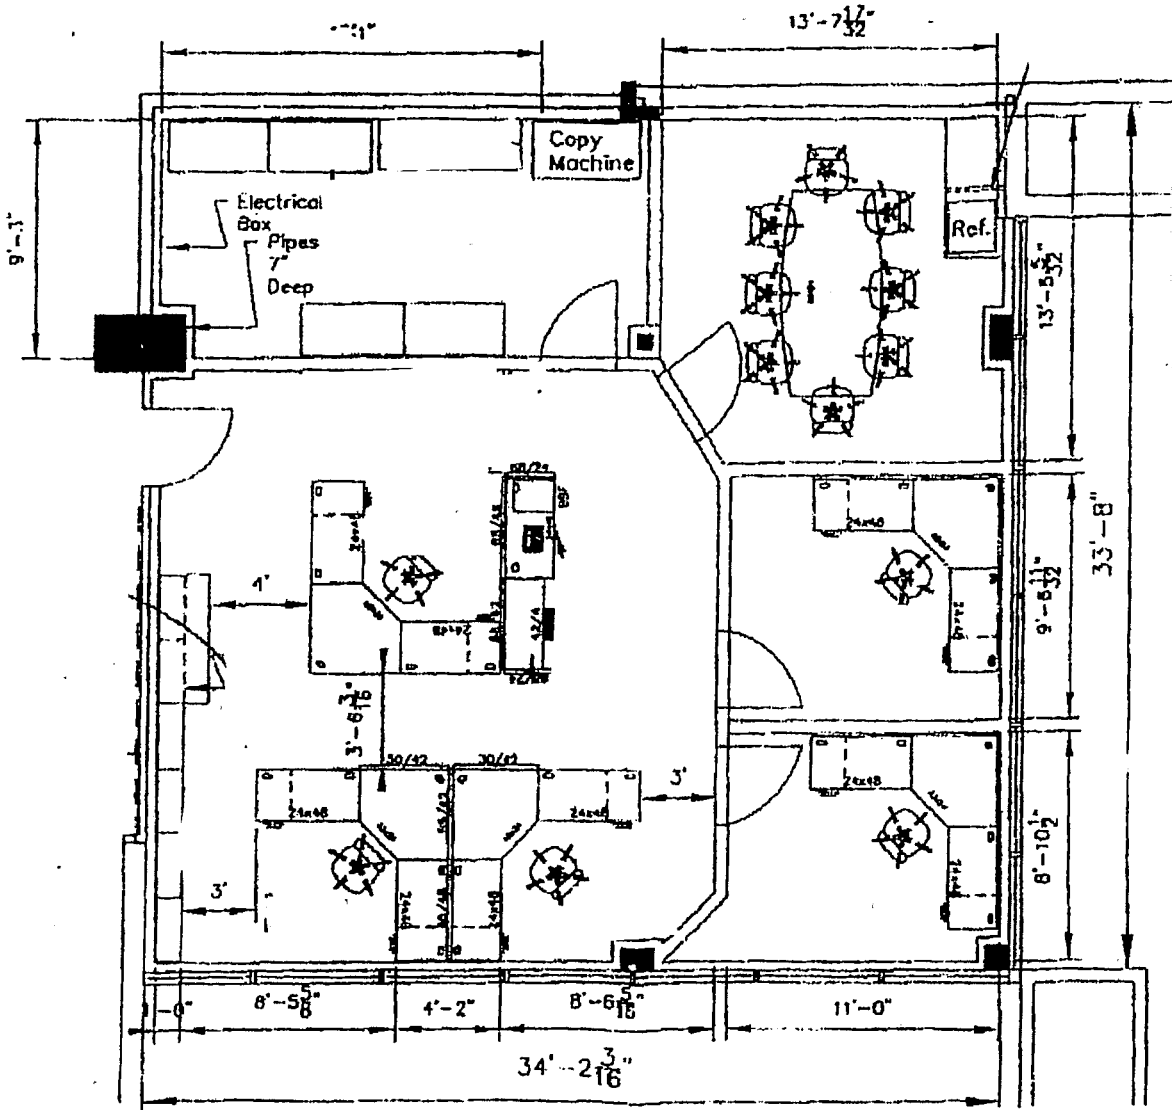

**Office Space for Lease**

**Prairie Trail Office Suites II  
8517 Excelsior Drive  
Suite 107  
Madison, Wisconsin 53717**

**1279.58 Sq. Ft.**

**Furniture shown is NOT included.**

**Rent includes operating expenses and utilities – janitorial not included.**

**Office Space for Lease**

**Prairie Trail Office Suites II  
8517 Excelsior Drive  
Suite 111  
Madison, Wisconsin 53717**

**557 Sq. Ft.**

**Rent includes operating expenses and utilities – janitorial not included.**

**Office Space for Lease**

**Prairie Trail Office Suites II  
8517 Excelsior Drive  
Suite 109  
Madison, Wisconsin 53717**

**497.75 Sq. Ft.**

**Rent includes operating expenses and utilities – janitorial not included.**