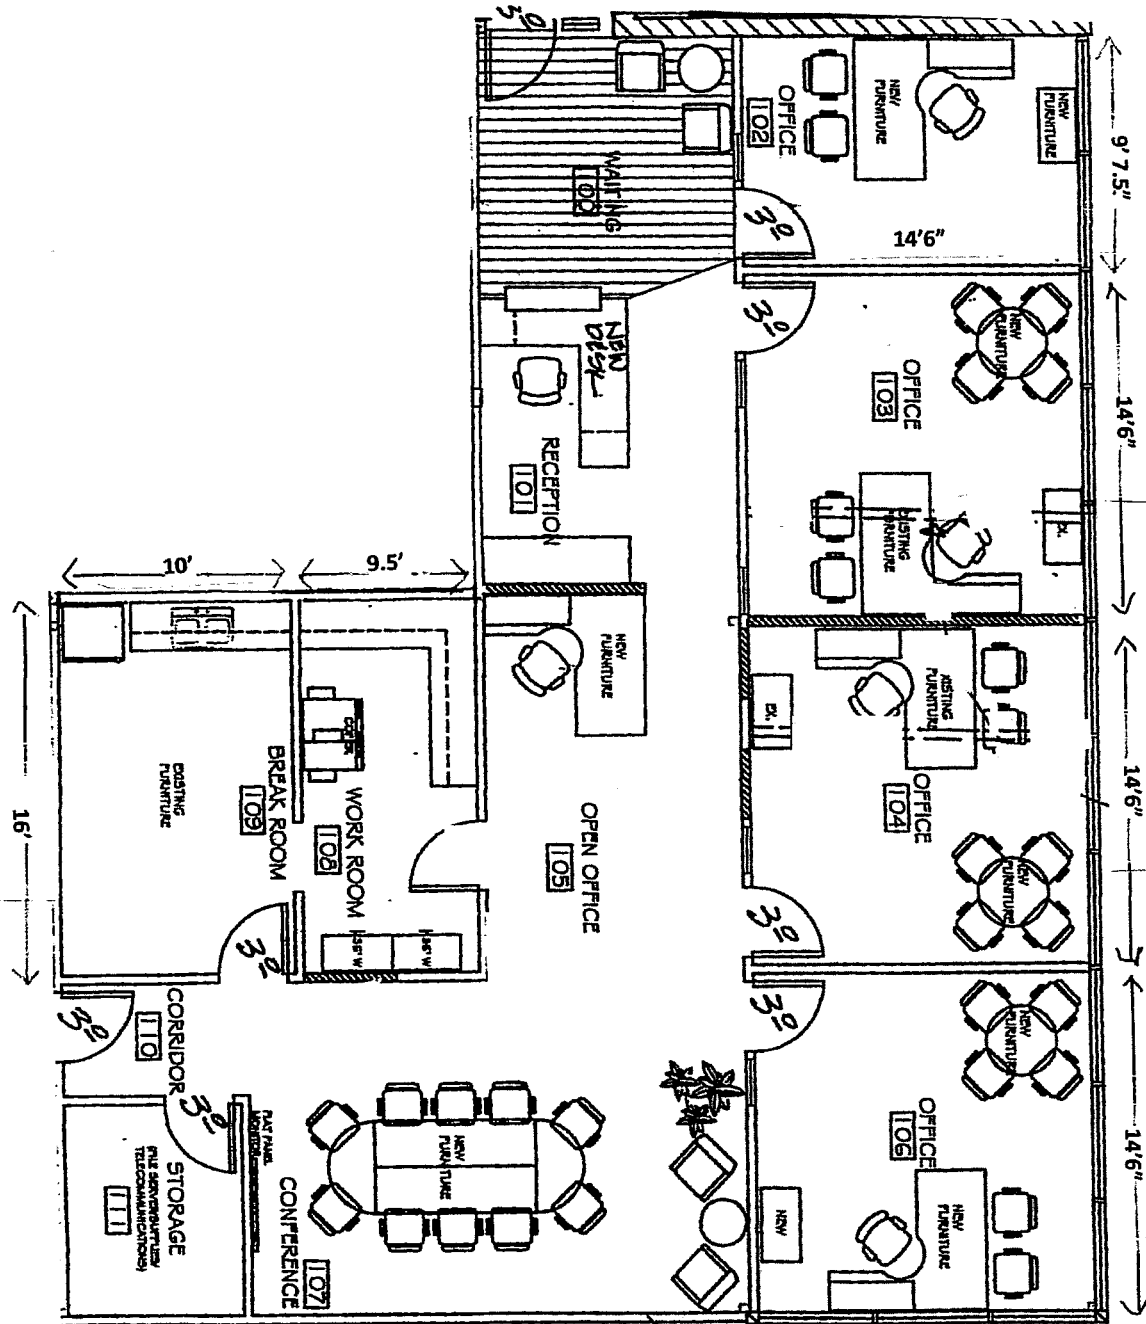

**Office Space for Lease**

**Prairie Trail Office Suites  
725 Heartland Trail  
Suite 108  
Madison, Wisconsin 53717**

**2452 Sq. Ft.**

**Rent includes operating expenses and utilities – janitorial not included.**

**Office Space for Lease**

**Prairie Trail Office Suites  
725 Heartland Trail  
Suite 203  
Madison, Wisconsin 53717**

**2,314 Sq. Ft.**

**Rent includes operating expenses and utilities – janitorial not included.**