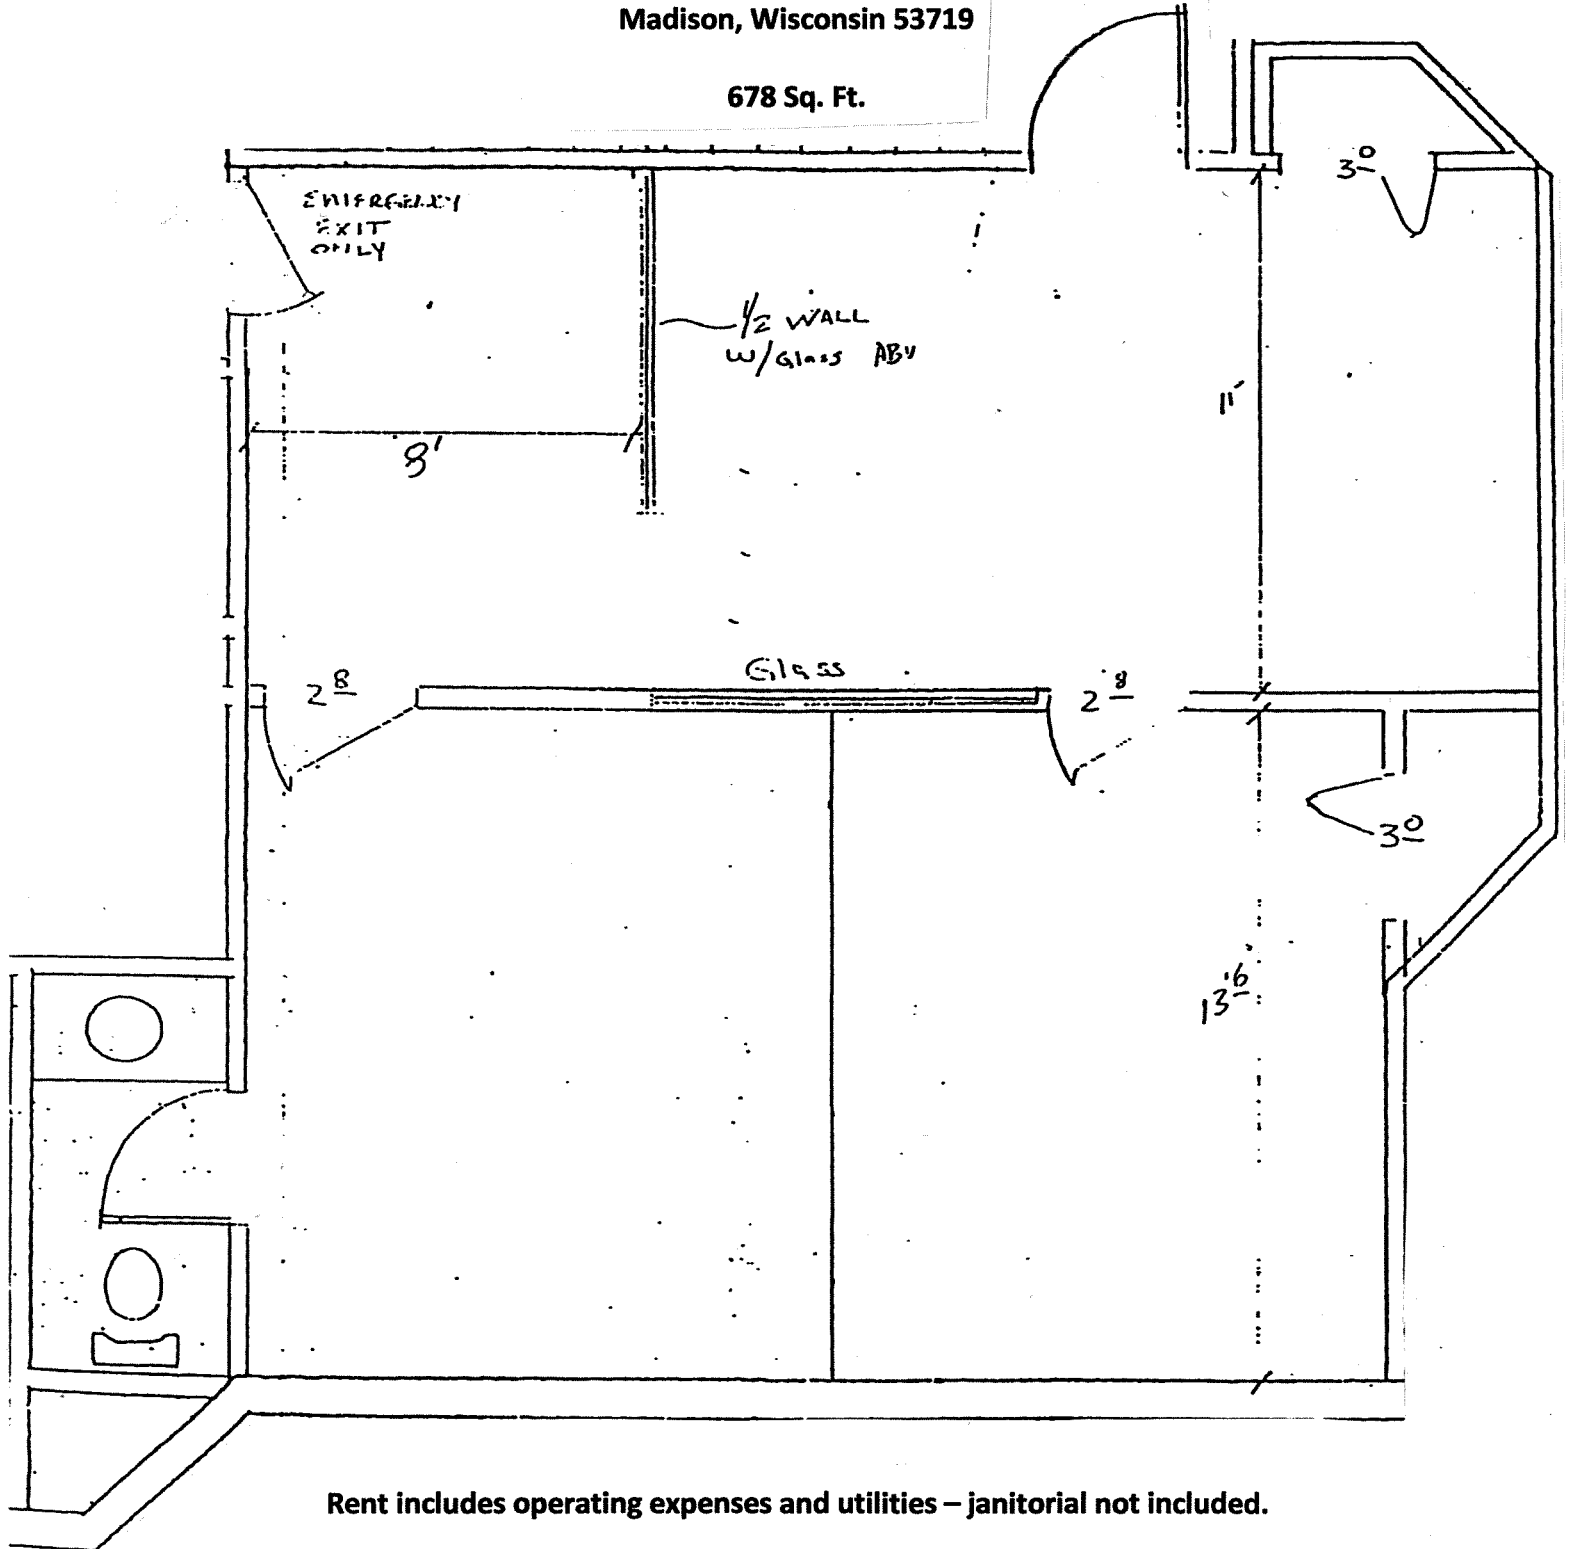

Office Space for Lease

**High Point Square
414 D'Onofrio Drive
Suite 120
Madison, Wisconsin 53719**

678 Sq. Ft.

Rent includes operating expenses and utilities – janitorial not included.