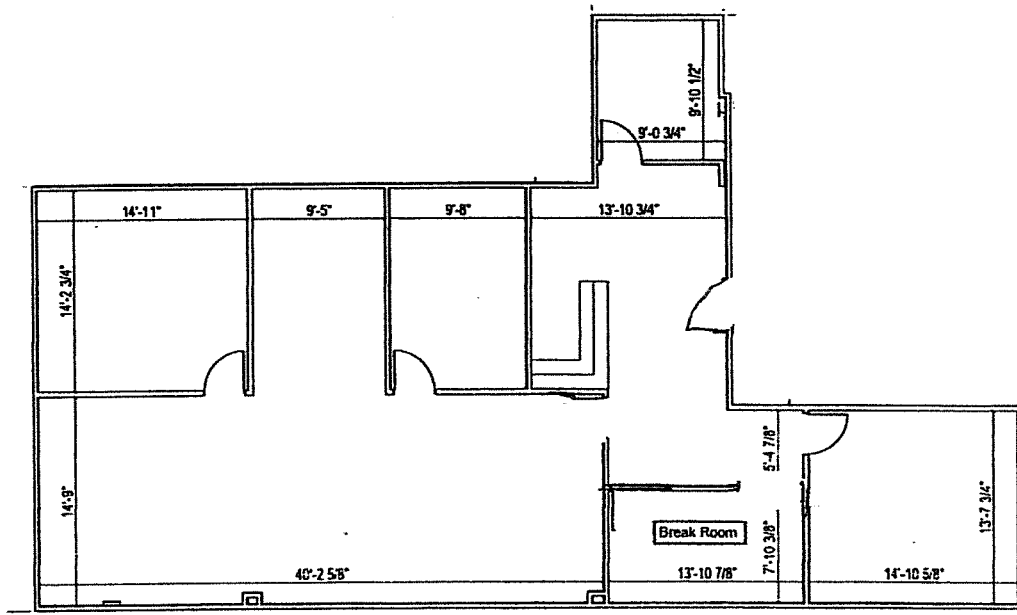

**Office Space for Lease**

**Prairie Trail Office Suites II  
8517 Excelsior Drive  
Madison, Wisconsin 53717**

**Suite 300  
2166 sf**

**Measurements are approximate.**

**Rent includes operating expenses and utilities – janitorial not included.**

**Office Space for Lease**

**Prairie Trail Office Suites II  
8517 Excelsior Drive  
Madison, Wisconsin 53717**

**Suite 402  
1093 Sq. Ft.**

**Measurements are approximate.**

**Rent includes operating expenses and utilities – janitorial not included.**