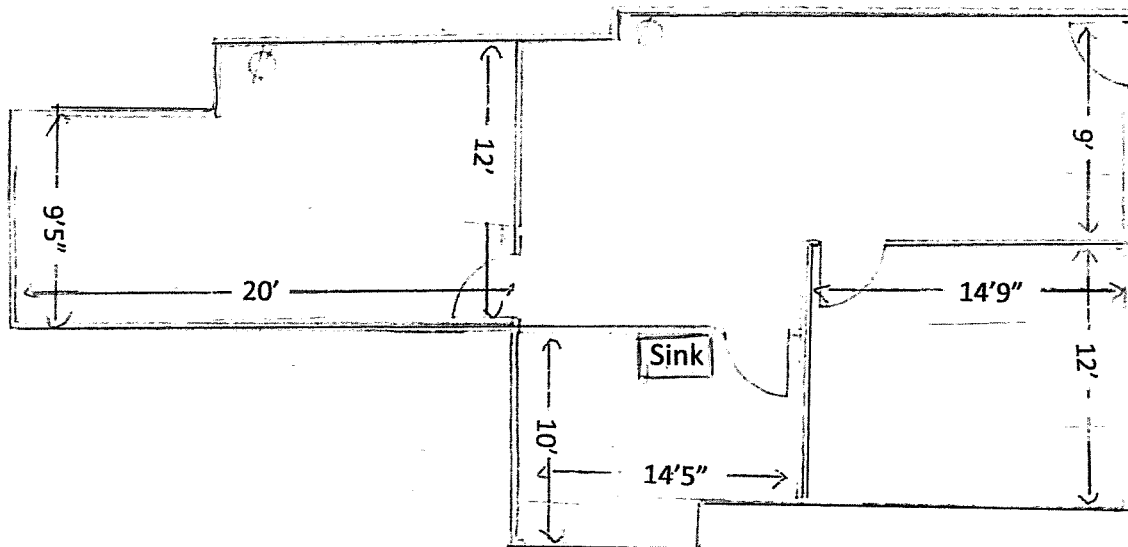

**Office Space for Lease**

**Prairie Trail Office Suites II  
8517 Excelsior Drive  
Madison, Wisconsin 53717**

**Suite 300  
2166 sf**

**Measurements are approximate.**

**Rent includes operating expenses and utilities – janitorial not included.**

**Office Space for Lease**

**Prairie Trail Office Suites II  
8517 Excelsior Drive  
Madison, Wisconsin 53717**

**Suite 402  
1093 Sq. Ft.**

**Measurements are approximate.**

**Rent includes operating expenses and utilities – janitorial not included.**