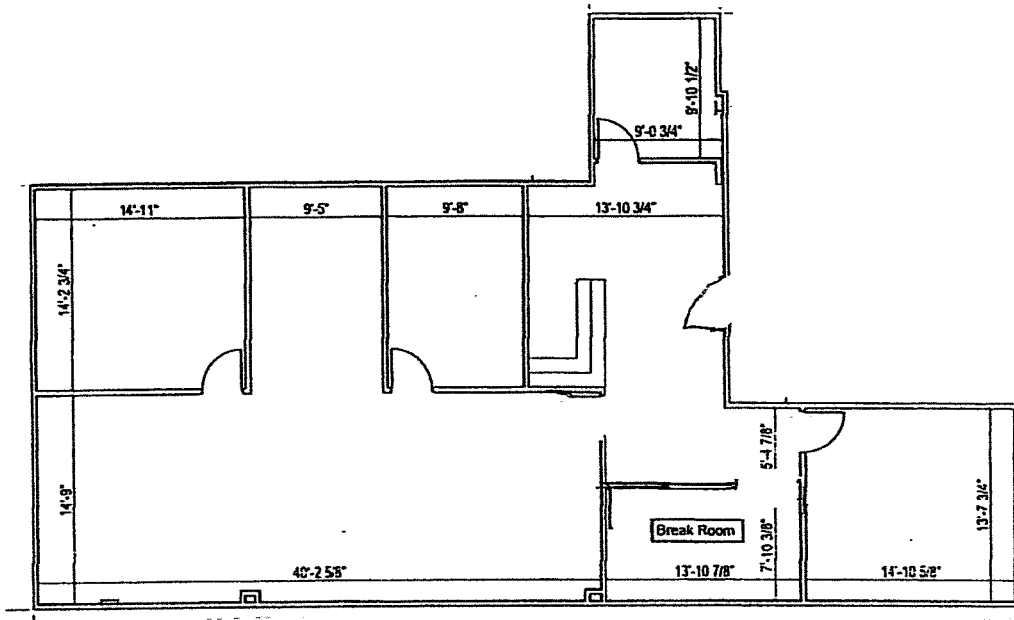

Office Space for Lease

**Prairie Trail Office Suites II
8517 Excelsior Drive
Madison, Wisconsin 53717**

**Suite 300
2166 sf**

Measurements are approximate.

Rent includes operating expenses and utilities – janitorial not included.