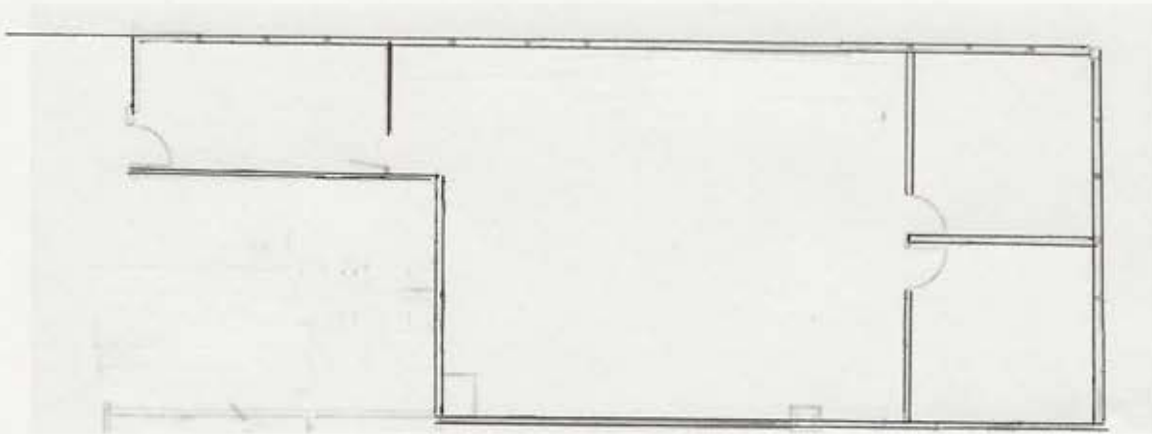

Office Space for Lease

**Prairie Trail II
8517 Excelsior Drive
Madison, Wisconsin 53717**

**Suite 403
2070 sq.ft.**

Measurements are approximate.

Rent includes operating expenses and utilities – janitorial not included.