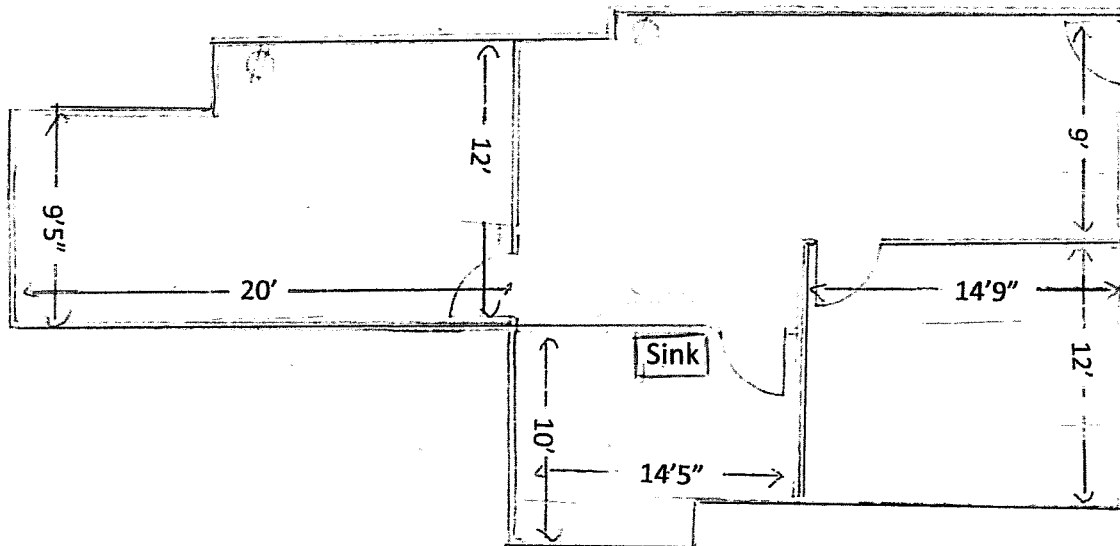

Office Space for Lease

**Prairie Trail Office Suites II
8517 Excelsior Drive
Madison, Wisconsin 53717**

**Suite 402
1093 Sq. Ft.**

Measurements are approximate.

Rent includes operating expenses and utilities – janitorial not included.