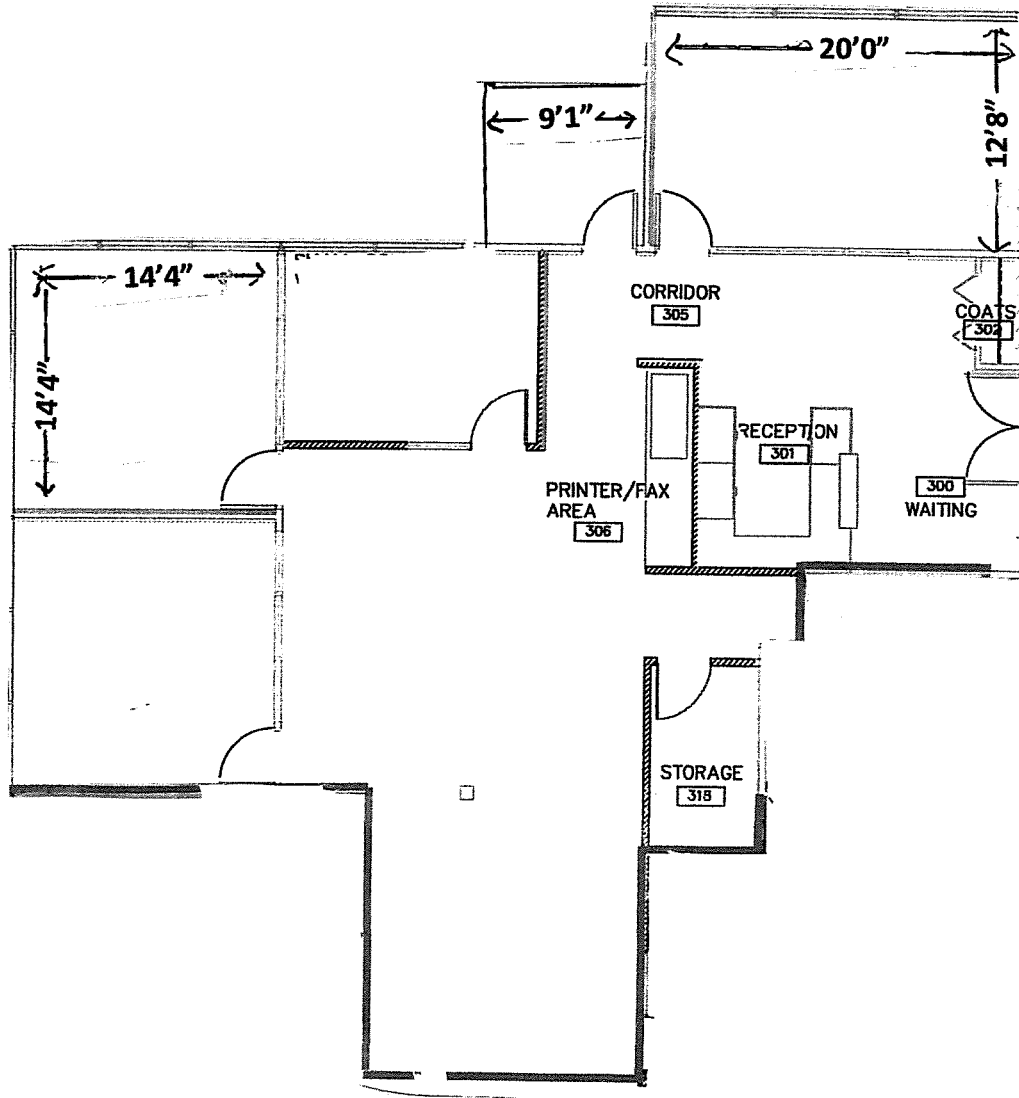

Office Space for Lease

**Prairie Trail Office Suites
725 Heartland Trail
Madison, Wisconsin 53717**

**Suite 207
1332 sf**

Measurements are approximate.

Rent includes operating expenses and utilities – janitorial not included.

Office Space for Lease

Prairie Trail Office Suites
725 Heartland Trail
Madison, Wisconsin 53717

Suite 300
2310 sf

Measurements are approximate.

Rent includes operating expenses and utilities – janitorial not included.