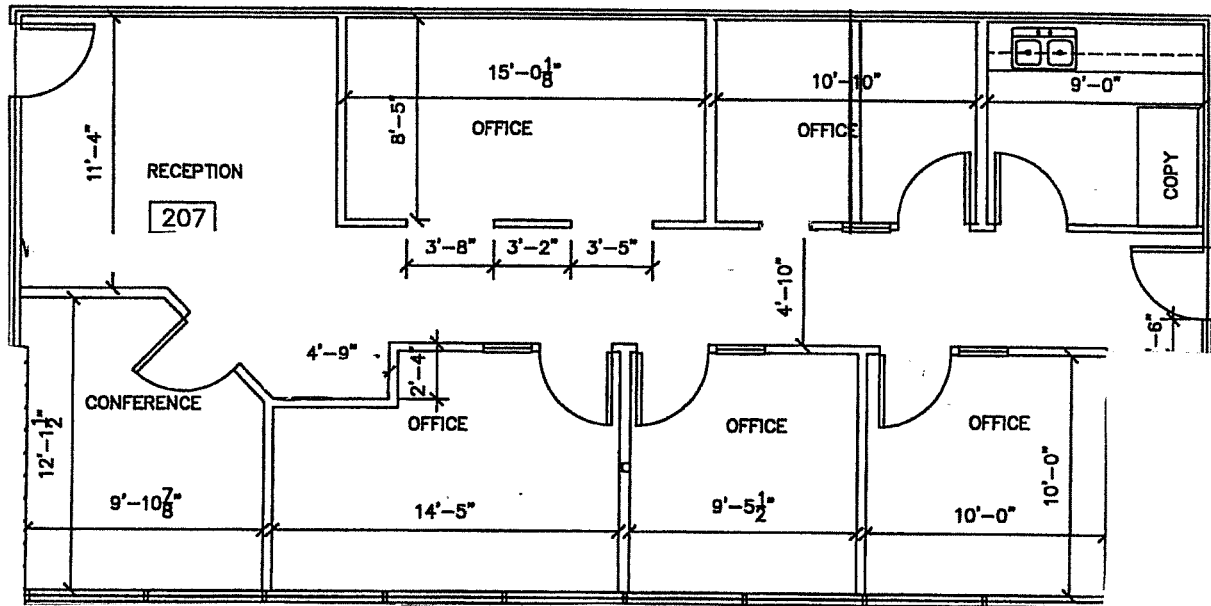

Office Space for Lease

**Prairie Trail Office Suites
725 Heartland Trail
Madison, Wisconsin 53717**

**Suite 207
1332 sf**

Measurements are approximate.

Rent includes operating expenses and utilities – janitorial not included.

Office Space for Lease

Prairie Trail Office Suites
725 Heartland Trail
Madison, Wisconsin 53717

Suite 300
2310 sf

Measurements are approximate.

Rent includes operating expenses and utilities – janitorial not included.